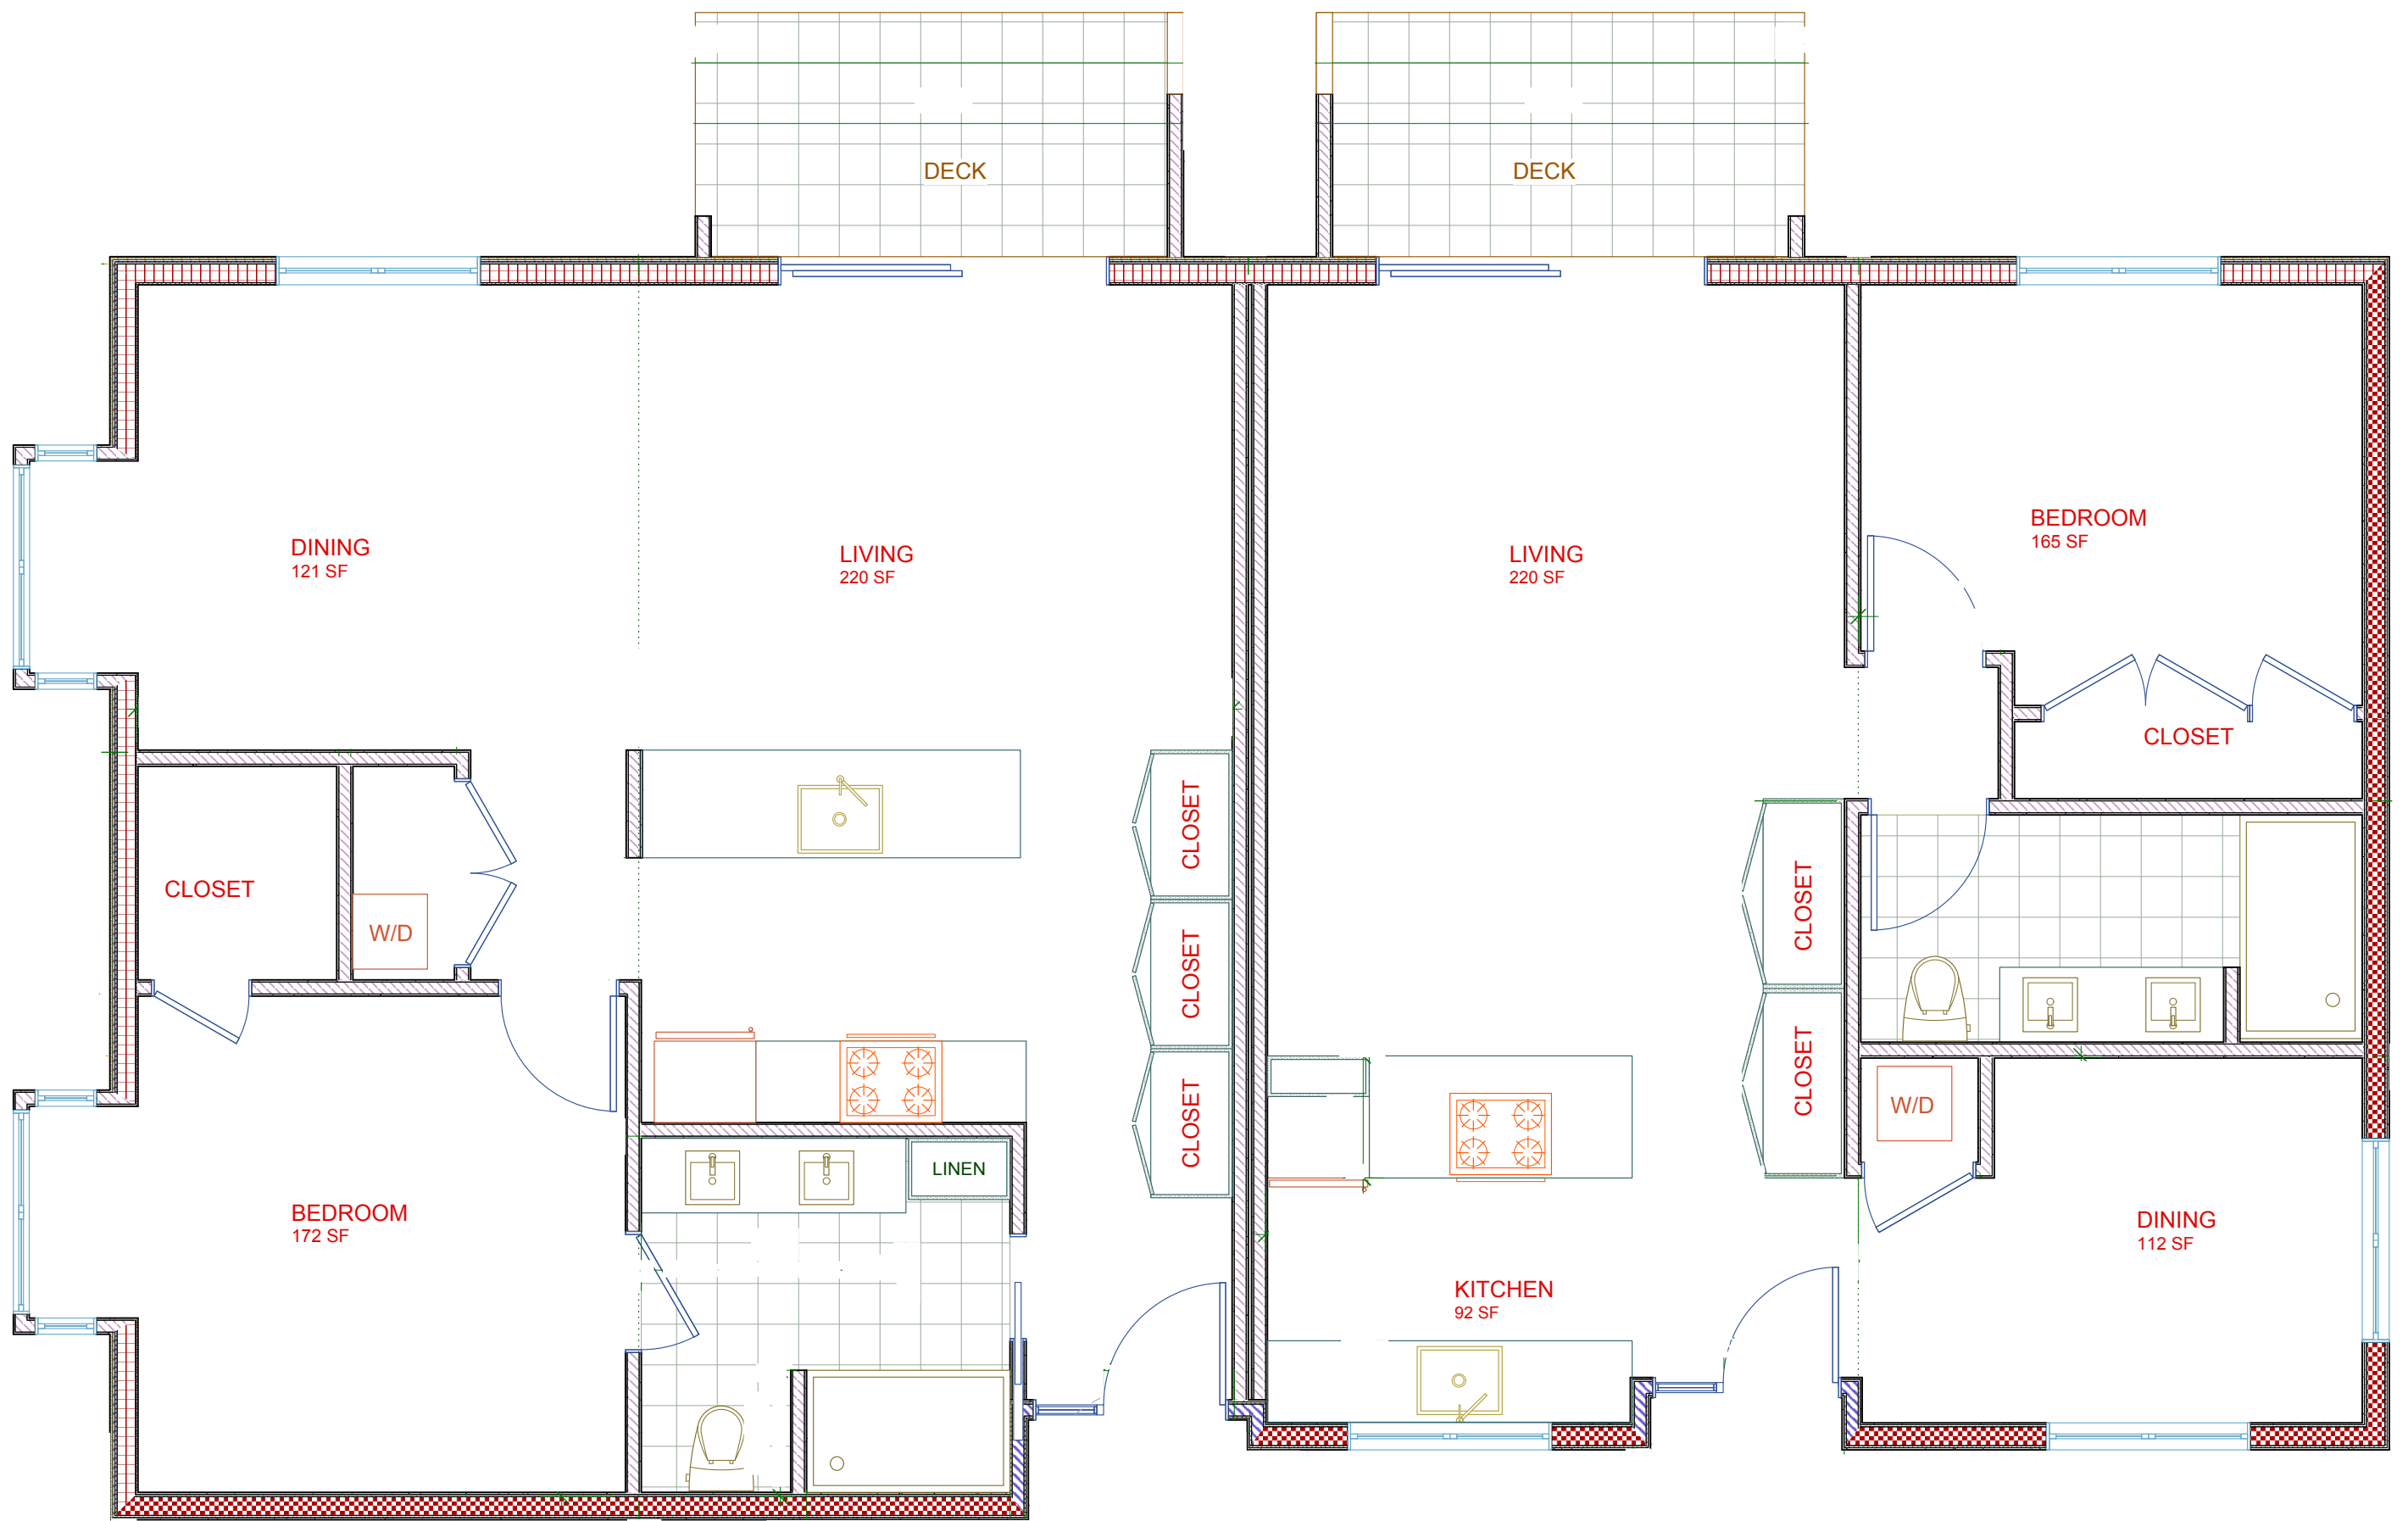

1 LINCOLN PARK

SAN ANSELMO, CA 94960

UNIT 1

GROUND FLOOR

UNIT 2

1 LINCOLN PARK

SAN ANSELMO, CA 94960

UNIT 1

UPPER UNITS

UNIT 2

UNIT A PLAN - THIRD FLOOR

UNIT B PLAN - THIRD FLOOR

UNIT A PLAN - SECOND FLOOR

UNIT B PLAN - SECOND FLOOR