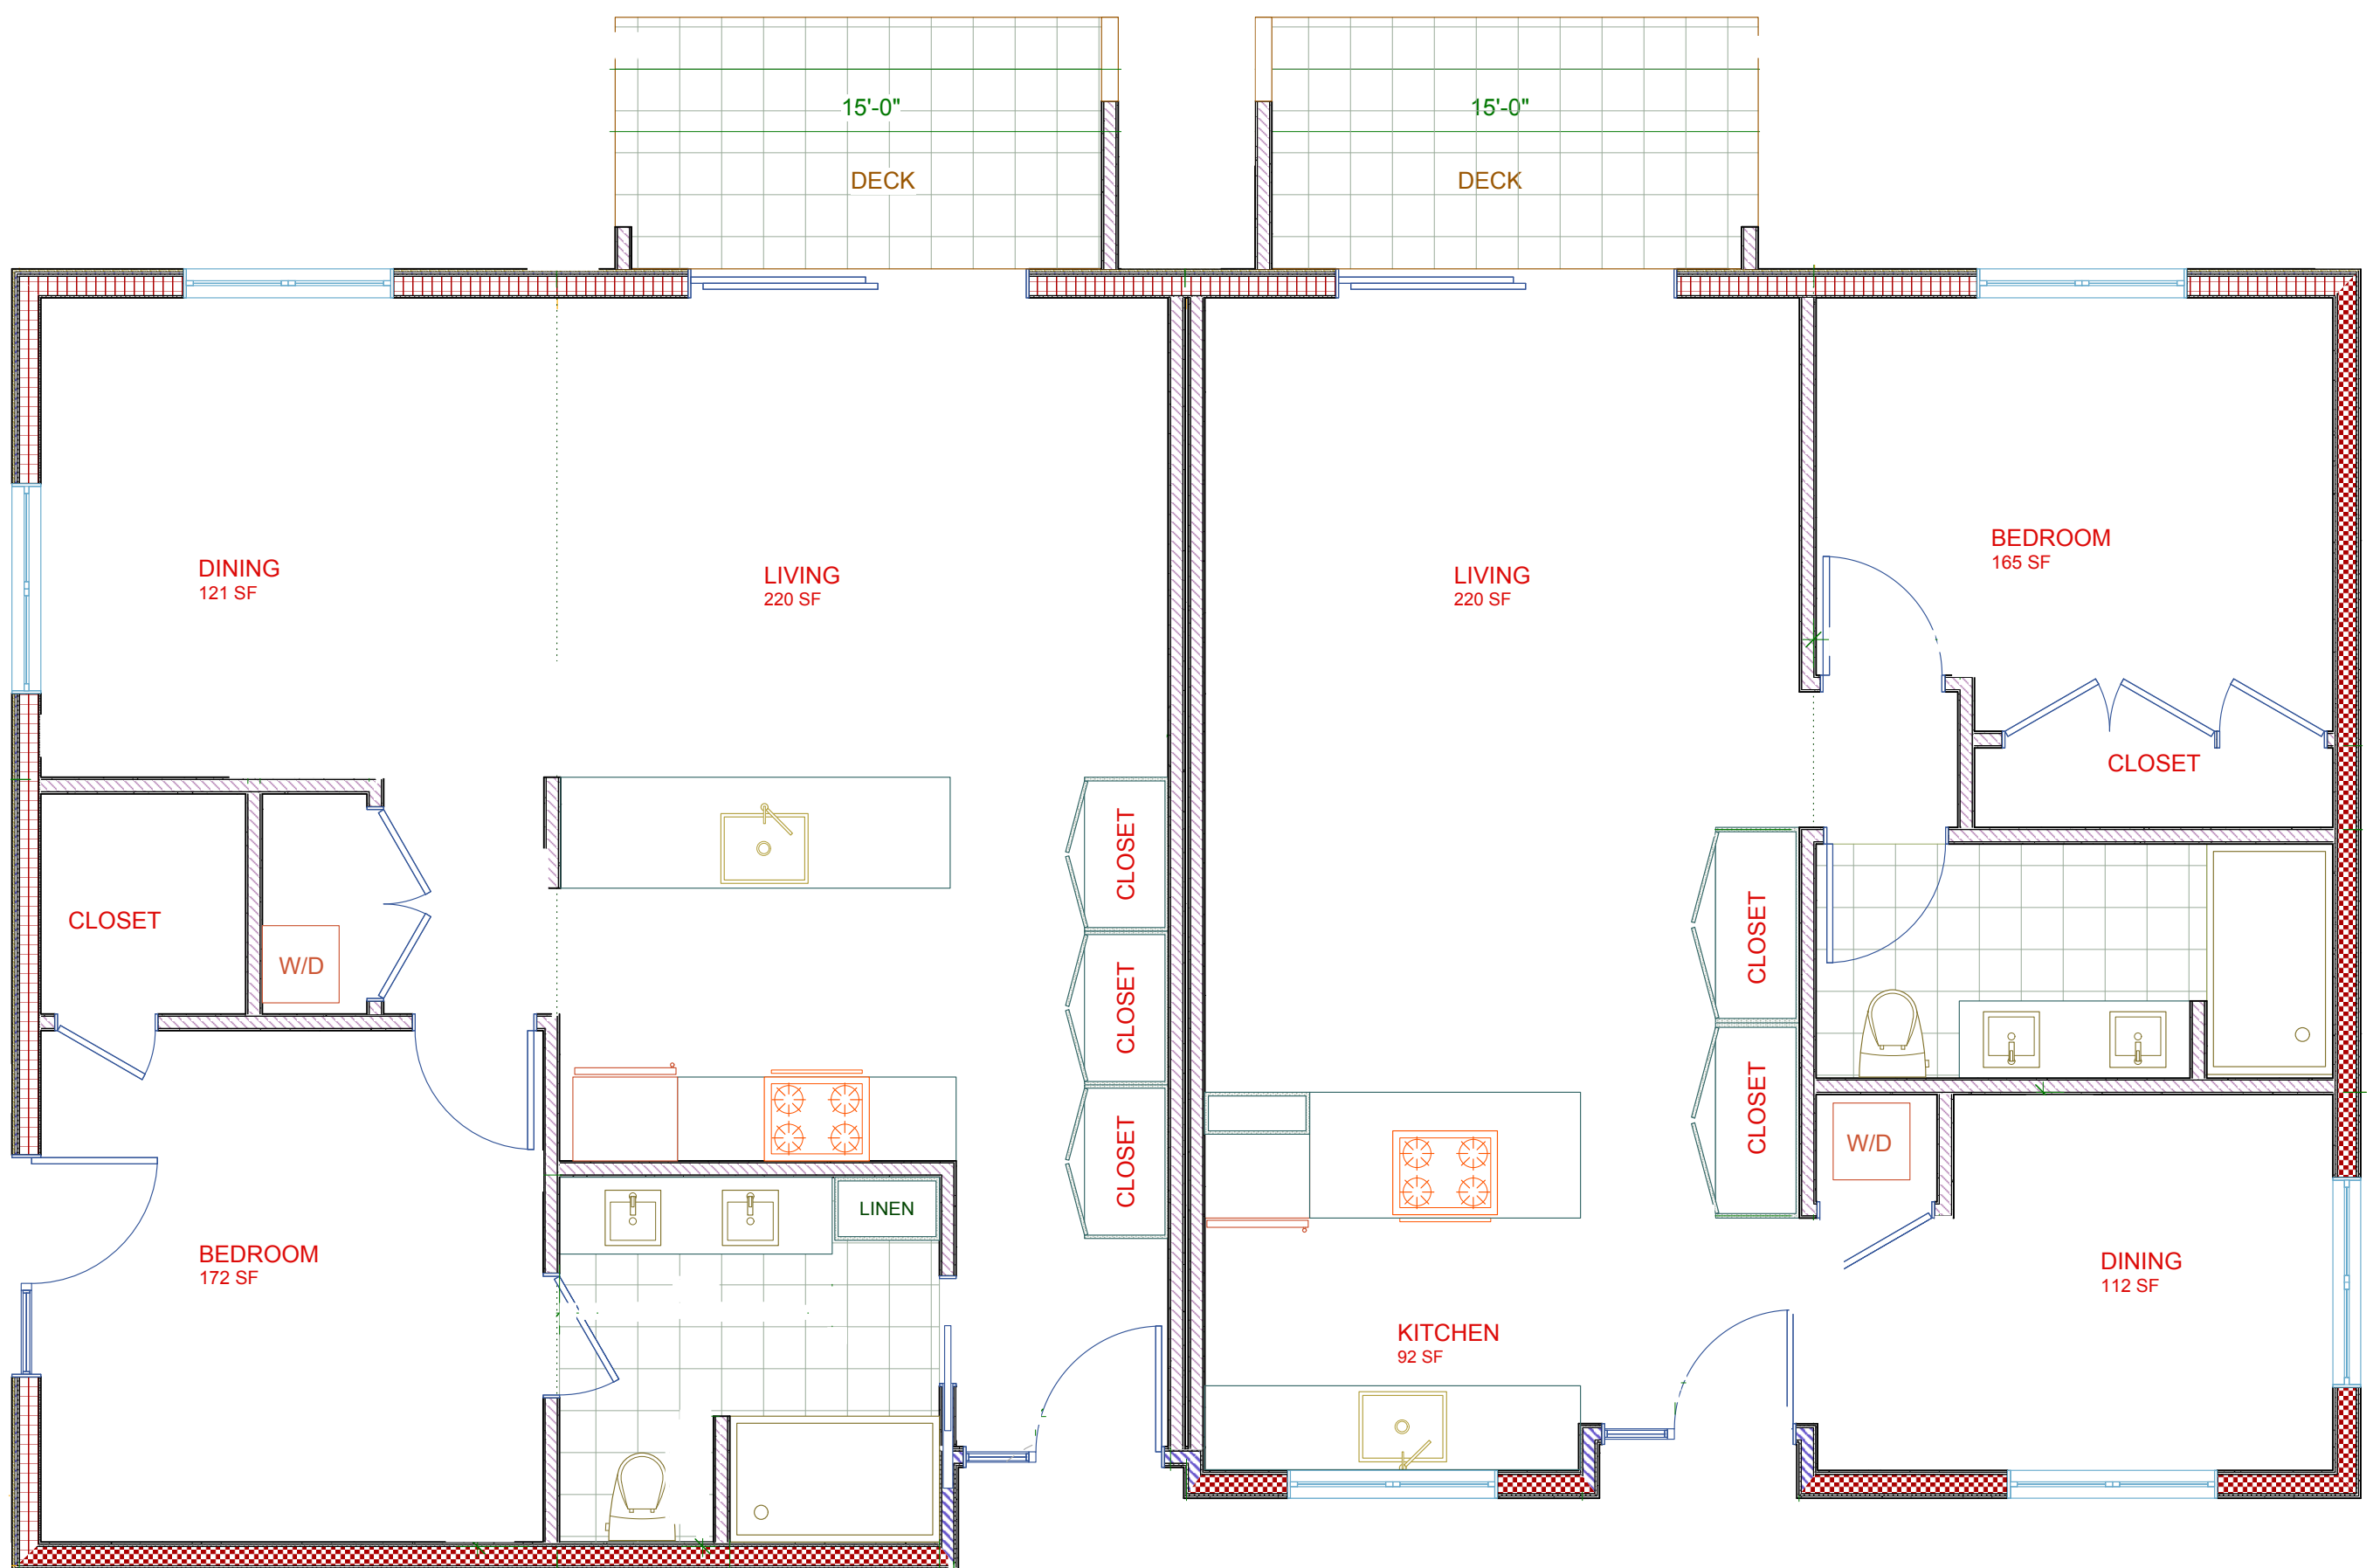

1 LINCOLN PARK

SAN ANSELMO, CA 94960

UNIT 1

GROUND FLOOR

UNIT 2

1 LINCOLN PARK

SAN ANSELMO, CA 94960

UNIT 1

UPPER UNITS

UNIT 2

UNIT A PLAN - THIRD FLOOR

UNIT B PLAN - THIRD FLOOR

UNIT A PLAN - SECOND FLOOR

UNIT B PLAN - SECOND FLOOR